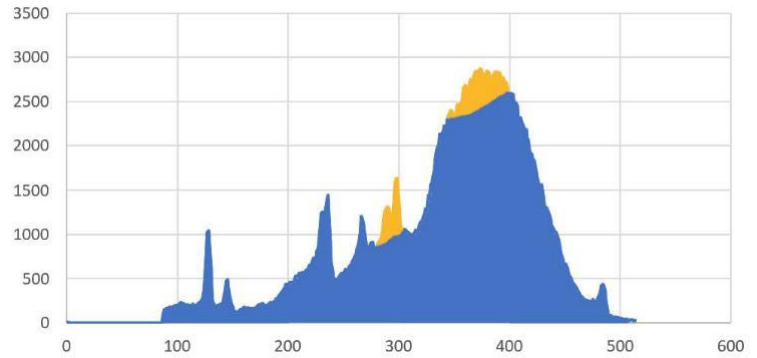

### Viken Pb200e XRF Lead Paint Analyzer

- Smallest, lightest ever XRF Instrument
- Highest-ever performance lead paint analyzer
- Rugged, ergonomic, easy to operate
- Android™ smartphone features
- Color touchscreen display
- WiFi & Bluetooth™
- Built-in camera

1.0 mg/cm<sup>2</sup> Sheetrock

1.0 mg/cm<sup>2</sup> Steel

- Weight:** 1.3 lbs. (590g), including batteries.
- Dimensions: Excitation** Height 19.8 cm (7.8") Length 17.0 cm (6.7") Width 6.7 cm (2.6")
- Source:** Co<sup>57</sup> sealed source, 5mCi (185 MBq)
- X-Ray Detector:** Thermoelectrically-cooled, sealed, CdTe diode detector
- Typical Performance:** Positive or Negative determination versus the Action Level of 1.0mg lead/cm<sup>2</sup> , with 2-sigma confidence, with a measurement time of 1 to 2 nominal seconds on most samples. Optional action level available at 0.5 and 0.7 mg/cm<sup>2</sup>
- Batteries:** Three rechargeable and disposable nickel metal hydride (NiMH) battery packs. Hot-swappable batteries with unit remaining operational with a replacement time of 3 minutes using internal battery.
- Display:** QVGA color display 61mm (2.4") 240 x 320 touchscreen
- Data Storage:** Up to 1 million readings with spectra, without pictures. Up to 65,000 readings, with spectra and picture for each reading.
- Standard Accessories:** Shielded carry holster, with lockable waterproof case.  
Safety lanyard.  
One three bay 110/220 VAC battery charger and one single bay quick charge car charger. Check-verification sample.  
PC interface cable.  
Three rechargeable NiMH battery packs. User Guide; on-line training materials Ceiling extension pole.
- Optional Accessories:**
- Licensing Requirements:** None. Exempt
- Training:** Online training material and assistance from your local sales representative.