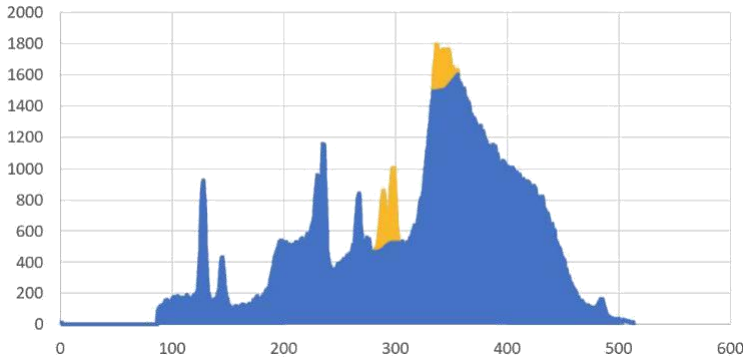

### Viken Pb200e XRF Lead Paint Analyzer

- Smallest, lightest ever XRF Instrument
- Highest-ever performance lead paint analyzer
- Rugged, ergonomic, easy to operate
- Android™ smartphone features
- Color touchscreen display
- WiFi & Bluetooth™
- Built-in camera

1.0 mg/cm<sup>2</sup> Sheetrock

1.0 mg/cm<sup>2</sup> Steel

- Weight:** 1.3 lbs. (590g), including batteries.
- Dimensions: Excitation** Height 19.8 cm (7.8") Length 17.0 cm (6.7") Width 6.7 cm (2.6")
- Source:** Co<sup>57</sup> sealed source, 5mCi (185 MBq)
- X-Ray Detector:** Thermoelectrically-cooled, sealed, CdTe diode detector
- Typical Performance:** Positive or Negative determination versus the Action Level of 1.0mg lead/cm<sup>2</sup> , with 2-sigma confidence, with a measurement time of 1 to 2 nominal seconds on most samples. Optional action level available at 0.5 and 0.7 mg/cm<sup>2</sup>
- Batteries:** Three rechargeable and disposable nickel metal hydride (NiMH) battery packs. Hot-swappable batteries with unit remaining operational with a replacement time of 3 minutes using internal battery.
- Display:** QVGA color display 61mm (2.4") 240 x 320 touchscreen
- Data Storage:** Up to 1 million readings with spectra, without pictures. Up to 65,000 readings, with spectra and picture for each reading.
- Standard Accessories:** Shielded carry holster, with lockable waterproof case.  
Safety lanyard.  
One three bay 110/220 VAC battery charger and one single bay quick charge car charger. Check-verification sample.  
PC interface cable.  
Three rechargeable NiMH battery packs. User Guide; on-line training materials Ceiling extension pole.
- Optional Accessories:**
- Licensing Requirements:** None. Exempt
- Training:** Online training material and assistance from your local sales representative.